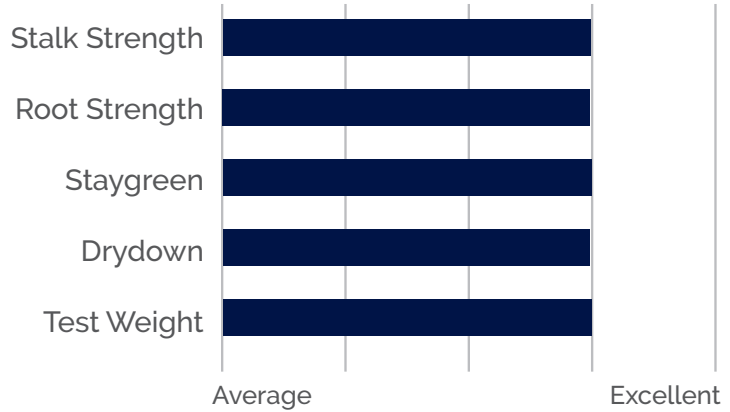

ARMOR

1388

SEMI-FLEX

RM: 113

— Trait Packages —
TRECEPTA®

CHARACTERISTICS

Maturity	113
GDUs to 50% Pollination	1370
GDUs to Black Layer	2825
Plant Height	Medium-Tall
Ear Height	Medium
Early Growth	Excellent
Stress Tolerance	Very Good
Stalk Strength	Very Good
Root Strength	Very Good
Staygreen	Very Good
Drydown	Very Good
Ear Type	Semi-Flex
Husk Cover	Long
Test Weight	Very Good
Fall Intactness	Good
MANAGEMENT	
Corn After Corn	Not Rec
Herbicide Tolerance	Acceptable
DISEASES	
Ear Mold	NA
Southern Rust Common	Average
Rust	Very Good
Grey Leaf Spot	Good
Southern Leaf Blight	Very Good
Northern Leaf Blight	Very Good
Goss' Wilt	Average

— Plant Height —
MEDIUM - TALL

— Ear Height —
MEDIUM

— POSITIONING POINTS —

- High yield potential when placed on medium-to-highly productive acres
- Excellent emergence with strong late season stalks and drought tolerance
- Manage key diseases, late season intactness and where GLS and southern rust are a concern, with a fungicide application